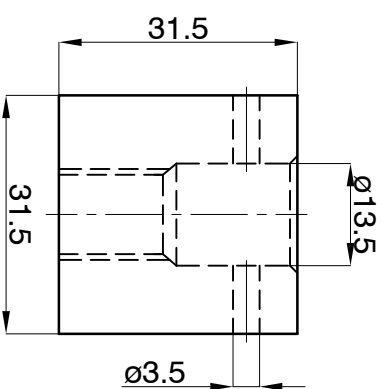

# Mod.350 (300...500 kg)

PVC cable 6ø 5m long.

Dimensiones en mm. *Dimensions in mm.*

**CD-0001**

**V1 / 17-12-15**