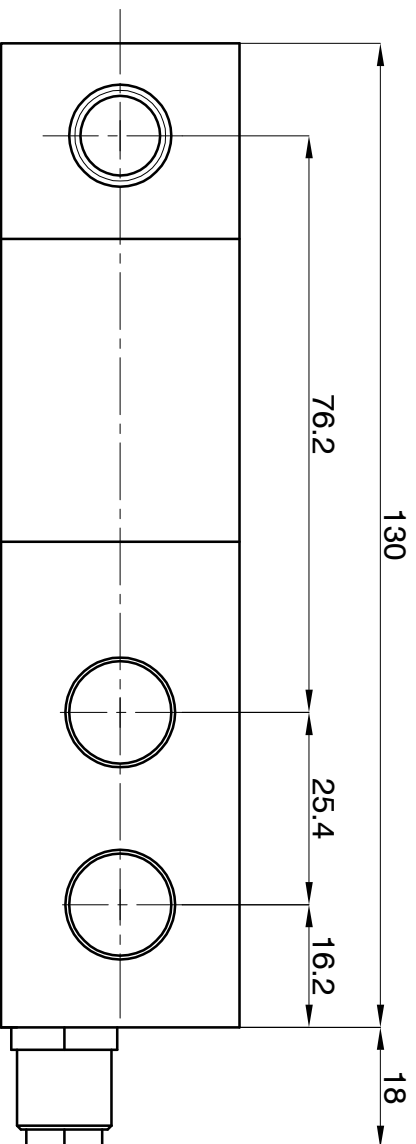

# Mod.350 (300...500 kg)

PVC cable 6ø 5m long.

Dimensiones en mm. *Dimensions in mm.*

**CD-0001**

**V1 / 17-12-15**