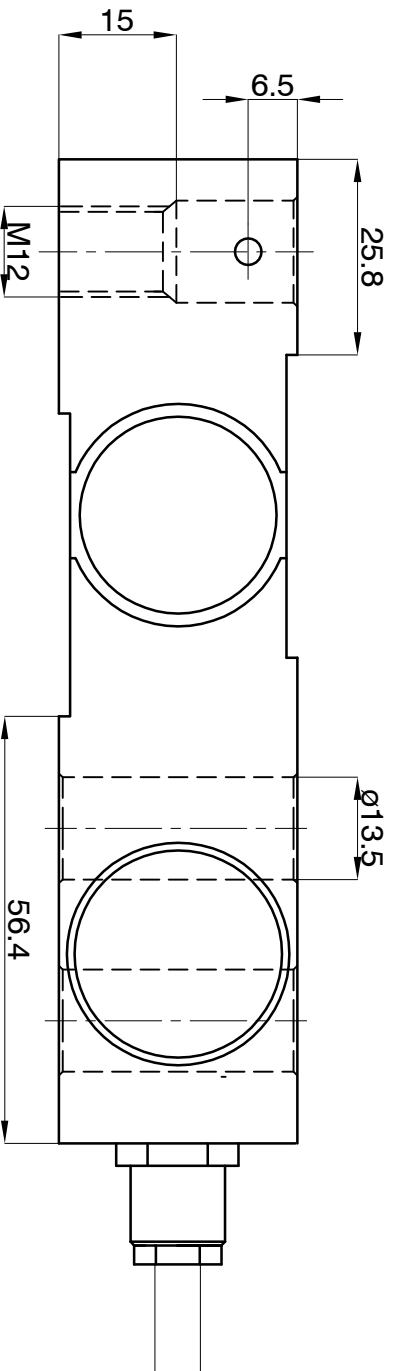

# Mod.350 (300...500 kg)

PVC cable 6ø 5m long.

Dimensiones en mm. *Dimensions in mm.*

**CD-0001**

**V1 / 17-12-15**