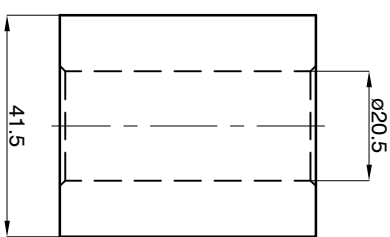

**Mod.350 (3000...5000 kg)**

PVC cable 6ø 5m long.

Dimensiones en mm. *Dimensions in mm.*