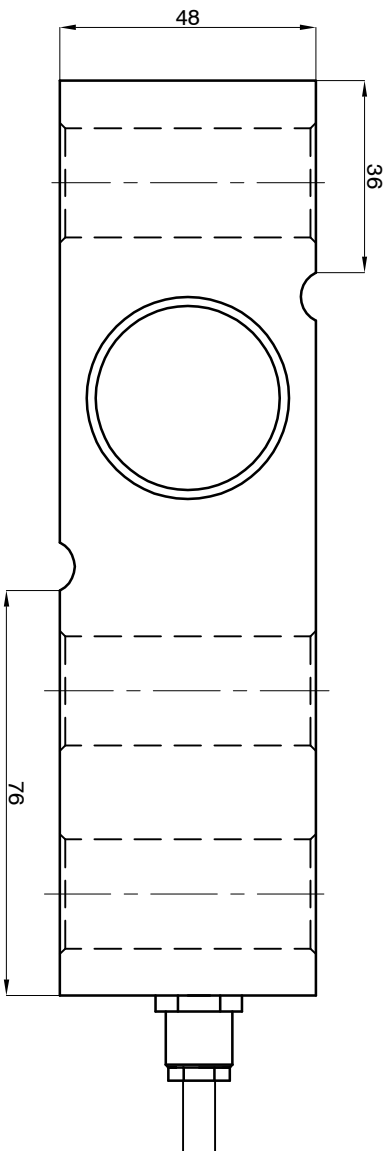

**Mod.350 (3000...5000 kg)**

PVC cable 6ø 5m long.

Dimensiones en mm. *Dimensions in mm.*