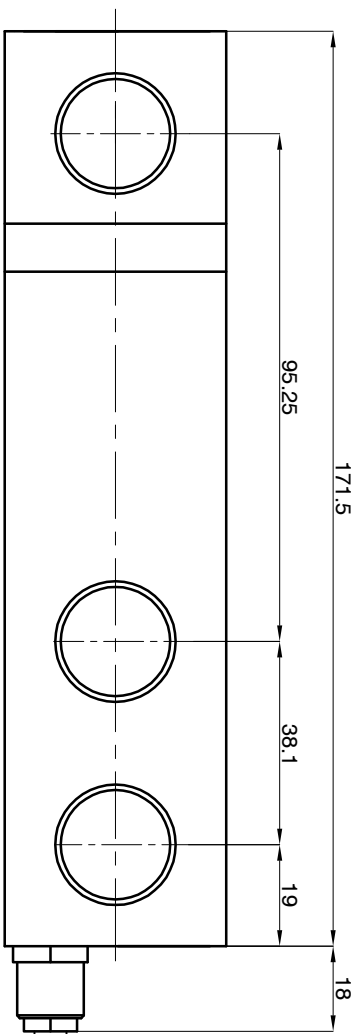

**Mod.350 (3000...5000 kg)**

PVC cable 6ø 5m long.

Dimensiones en mm. *Dimensions in mm.*