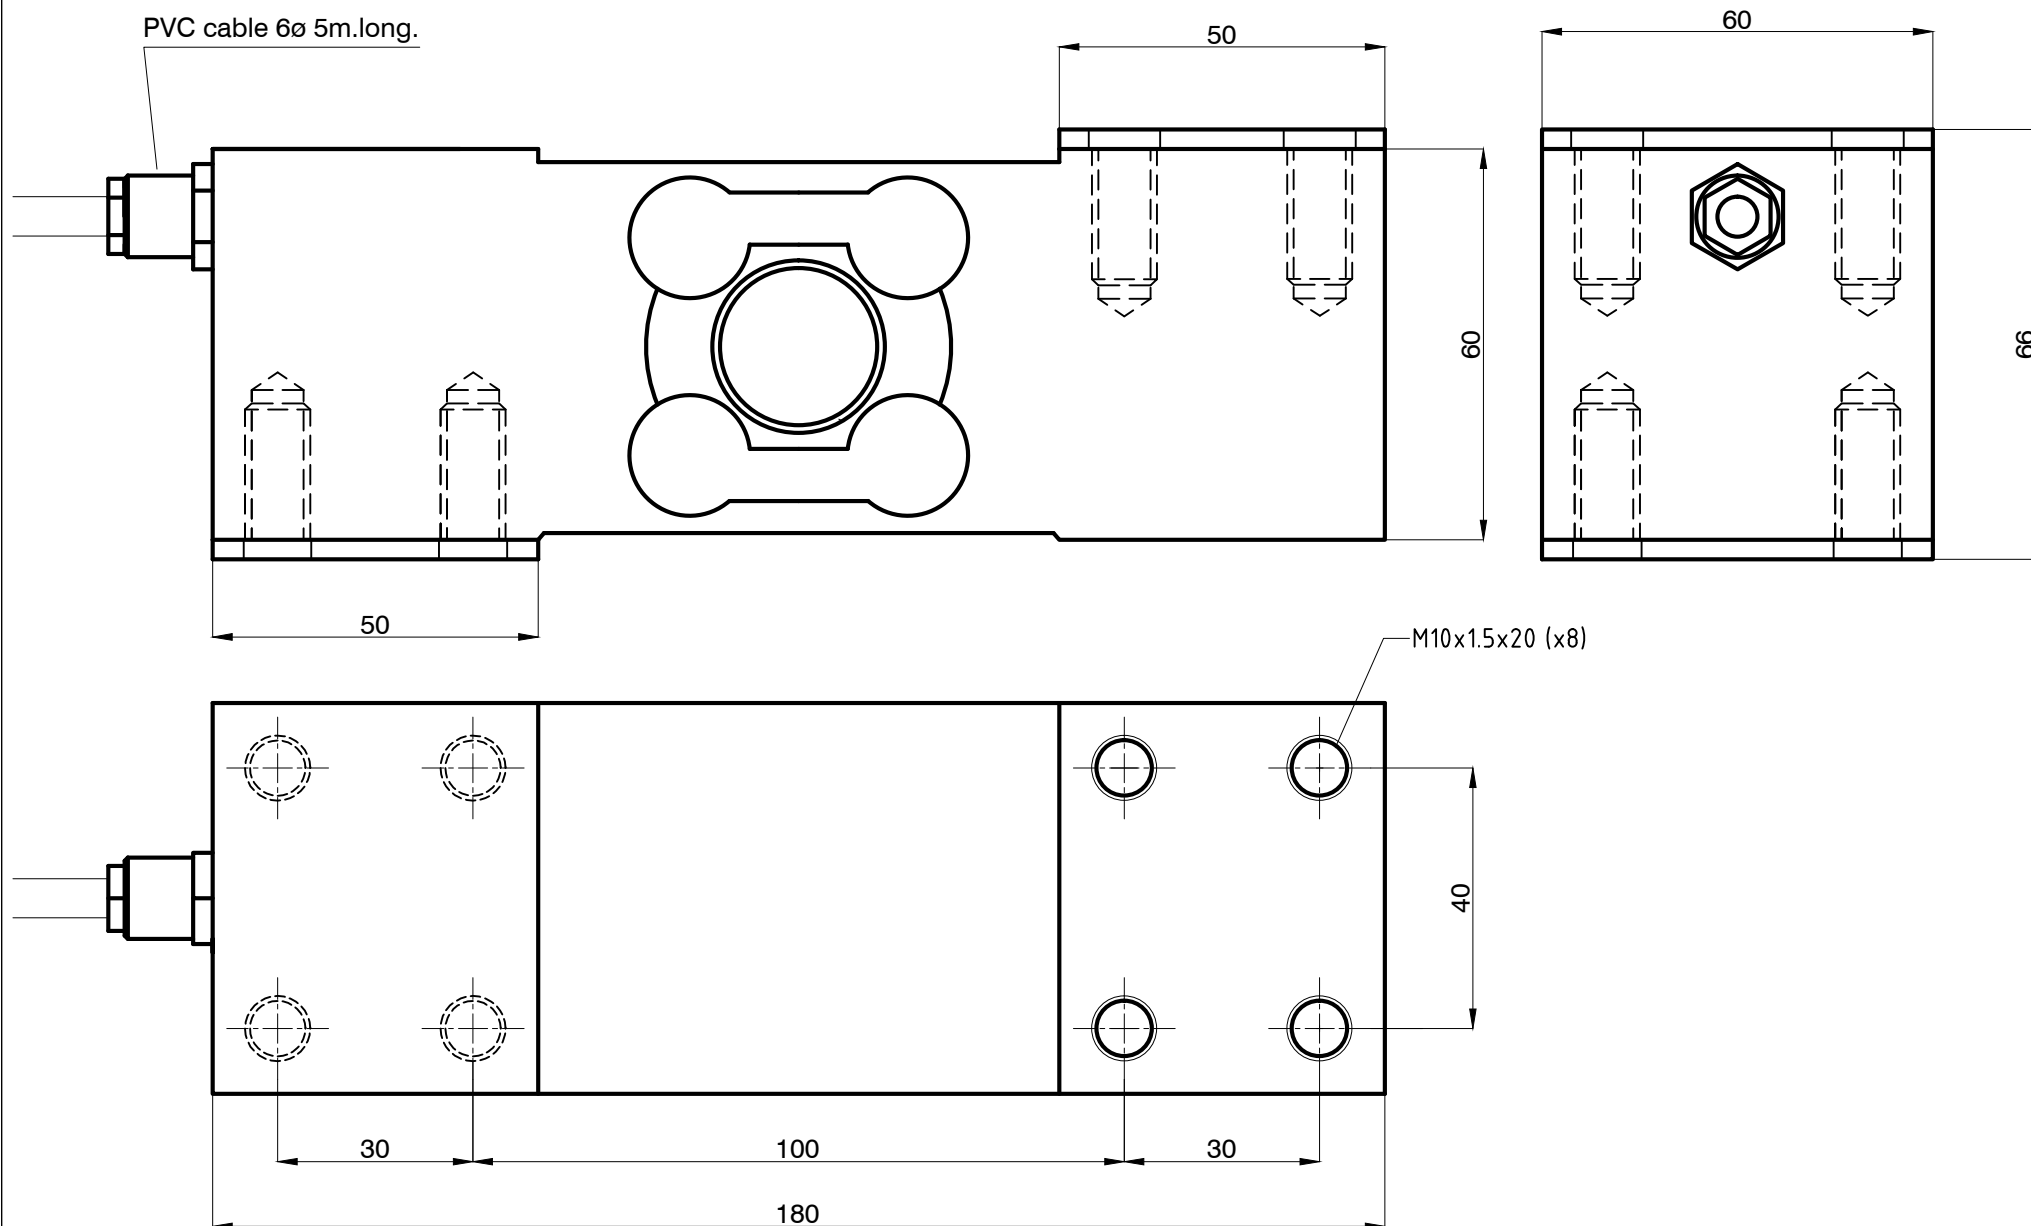

MODEL 190i (250-400kg)

Dimensiones en mm. *Dimensions in mm.*

CD-0078
V1 / 20-07-11